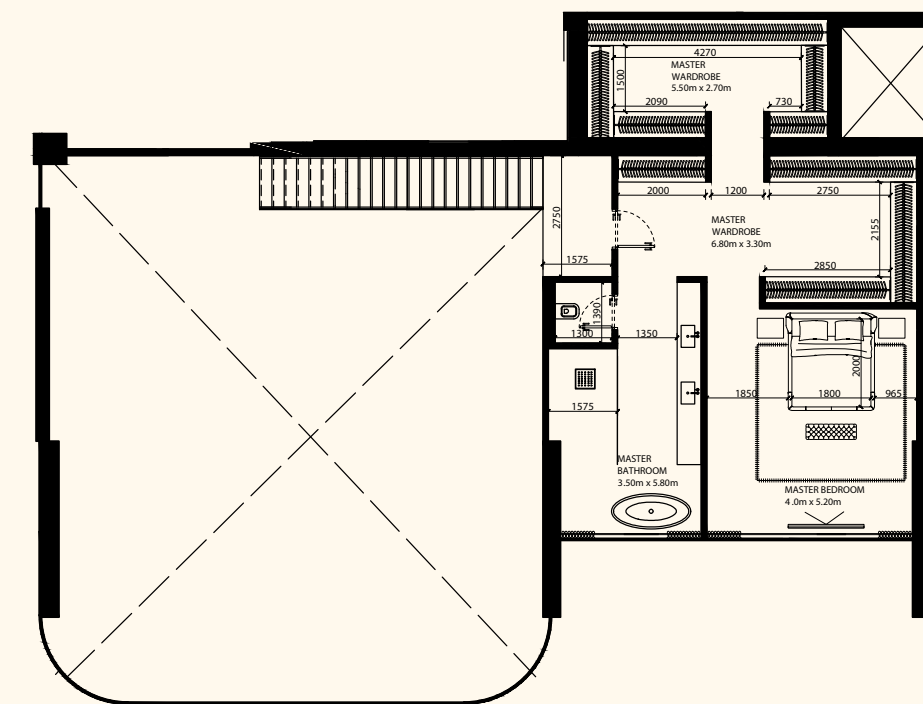

## Unit 205

4 Bedroom Duplex | 6 Bathrooms | 4 Parking Spaces

Residence	6,566 sq. ft.	610 sq. mt.
Terrace	4,578 sq. ft.	425 sq. mt.
<b>Total</b>	<b>11,145 sq. ft.</b>	<b>1,035 sq. mt.</b>

Lower Level

Upper Level