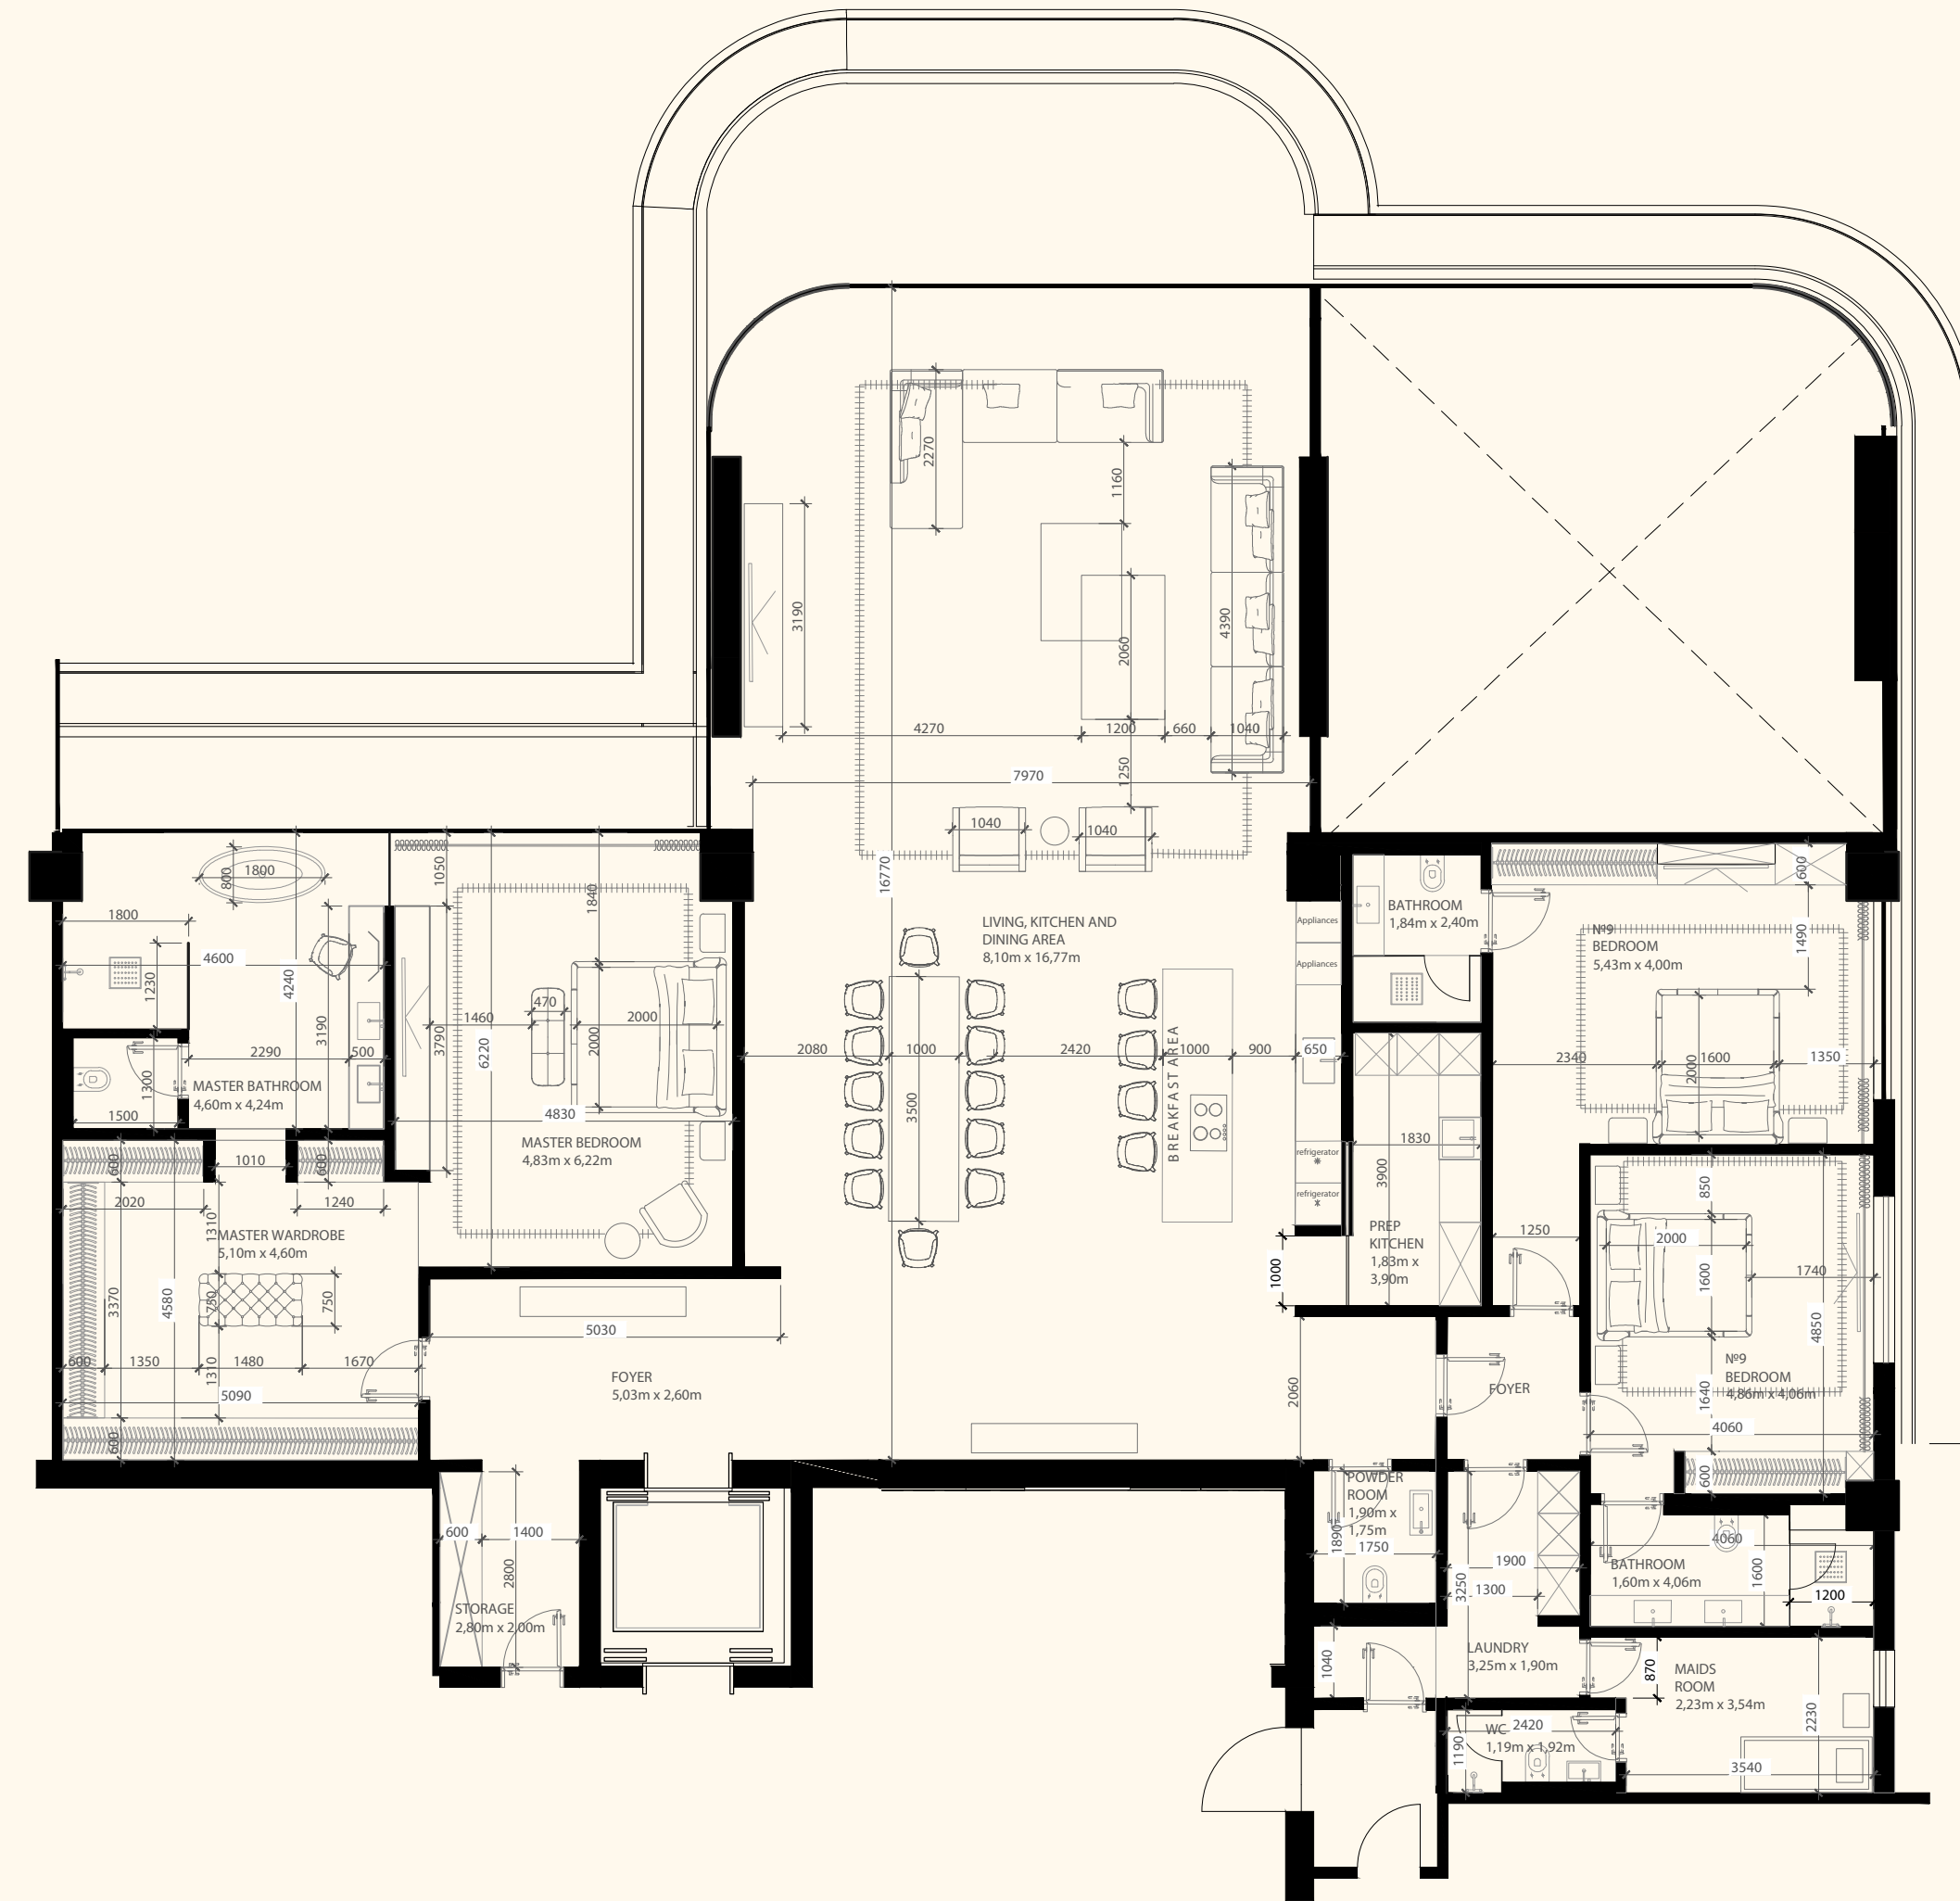

ORLA

DORCHESTER COLLECTION
DUBAI

Sea View

Beach View

Unit 302

3 Bedrooms | 4 Bathrooms | 3 Parking Spaces

Residence	3,640 sq. ft.	338 sq. mt.
Terrace	415 sq. ft.	39 sq. mt.
Total	4,055 sq. ft.	377 sq. mt.