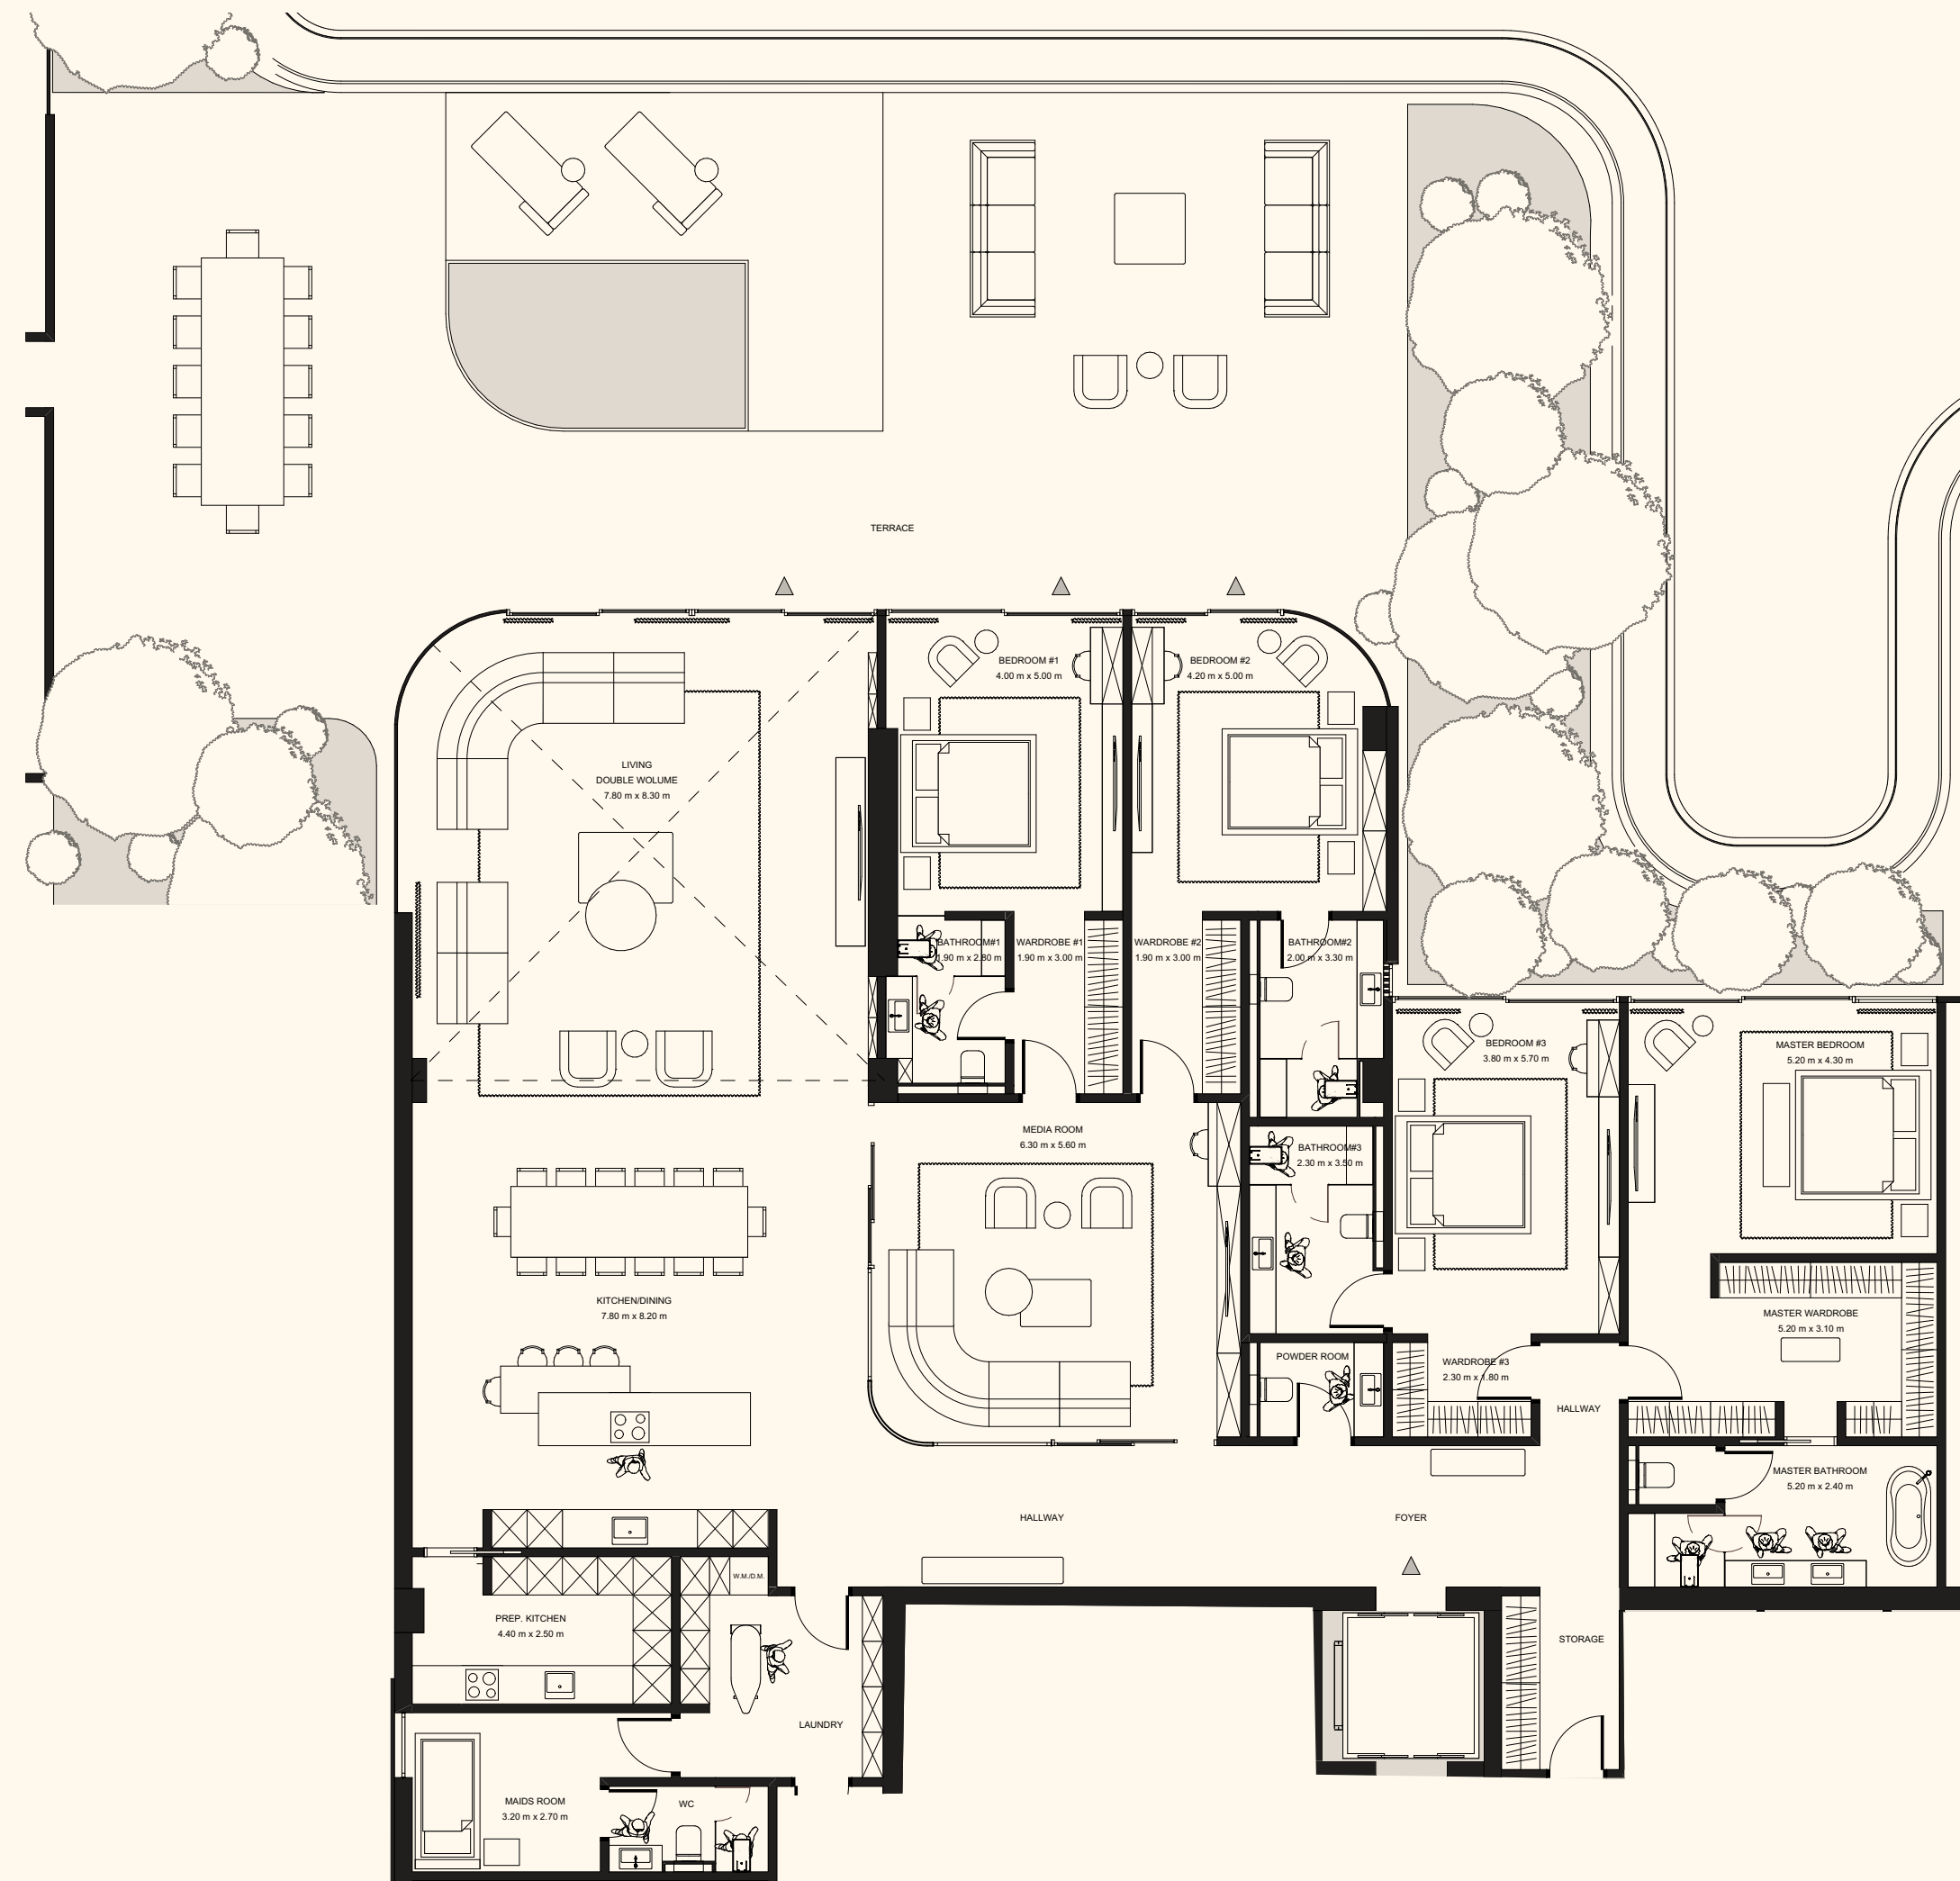

Unit 408

4 Bedrooms | 6 Bathrooms | 4 Parking Spaces

Residence	4,420 sq. ft.	411 sq. mt.
Terrace	3,113 sq. ft.	289 sq. mt.
Total	7,533 sq. ft.	700 sq. mt.